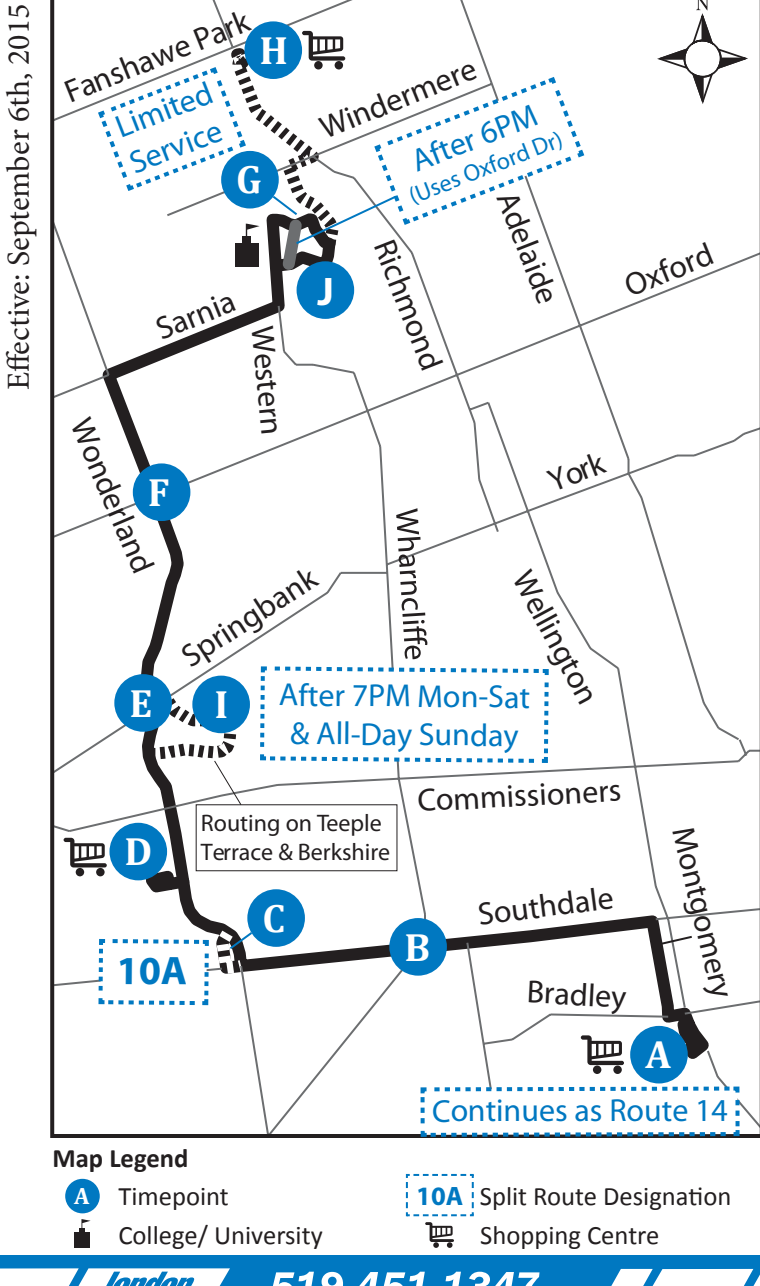

10 WONDERLAND

Map Legend

- A** Timepoint
- 10A** Split Route Designation
- College/ University
- Shopping Centre

519-451-1347
www.ltconline.ca

SPECIAL NOTE:

Route 10A operates exclusively on Monday-Friday during the University fall/winter semesters (Sep. 8 - Dec. 22, 2015; Jan. 4 - Feb. 12, 2016; Feb. 22 - Apr. 30, 2016)

LEGEND

5:57 Arrives as a 14 Highbury, leaves as a 10 Wonderland

6:45 Arrives as a 10 Wonderland, leaves as a 14 Highbury

10 WONDERLAND - SATURDAY

NORTHBOUND SOUTHBOUND

WHITE OAKS MALL	SOUTHDALE & WHARNCLIFFE	WESTMOUNT MALL	WESTMOUNT MALL	BERKSHIRE & GARDENWOOD	WONDERLAND & SPRINGBANK	WONDERLAND & OXFORD	ALUMNI HALL	NATURAL SCIENCE	MASONVILLE PLACE	MASONVILLE PLACE	NATURAL SCIENCE	WONDERLAND & OXFORD	WONDERLAND & SPRINGBANK	BERKSHIRE & GARDENWOOD	WESTMOUNT MALL	SOUTHDALE & WHARNCLIFFE	WHITE OAKS MALL	
A	B	D	D	I	E	F	J	G	H	H	G	F	E	I	D	B	A	
LVS		ARR	LVS					ARR	ARR	LVS	LVS				ARR		ARR	
-	-	-	-	-	-	-	-	-	-	-	-	6:19	6:34	6:41	-	6:48	7:07	7:18
5:57	6:12	6:23	6:26	-	6:33	6:39	6:47	-	6:58	7:06	7:20	7:35	7:42	-	7:49	8:08	8:19	
6:27	6:42	6:53	6:56	-	7:03	7:09	7:17	-	7:28	7:36	7:50	8:05	8:12	-	8:19	8:38	8:49	
6:57	7:12	7:23	7:26	-	7:33	7:39	7:47	-	7:58	8:06	8:20	8:35	8:42	-	8:49	9:08	9:19	
7:27	7:42	7:53	7:56	-	8:03	8:09	8:17	-	8:28	8:36	8:50	9:05	9:12	-	9:19	9:38	9:49	
8:20	8:35	8:46	8:49	-	8:56	9:02	9:10	-	9:21	9:29	9:43	9:58	10:05	-	10:12	10:31	10:42	
7:47	8:02	8:13	8:16	-	8:23	8:29	8:37	-	8:48	8:56	9:10	9:25	9:32	-	9:39	9:58	10:09	
8:50	9:05	9:16	9:19	-	9:26	9:32	9:40	-	9:51	9:59	10:13	10:28	10:35	-	10:42	11:01	11:12	
9:22	9:37	9:48	9:51	-	9:58	10:04	10:12	-	10:23	10:31	10:45	11:00	11:07	-	11:14	11:33	11:44	
9:52	10:07	10:18	10:21	-	10:28	10:34	10:42	-	10:53	11:01	11:15	11:30	11:37	-	11:44	12:03	12:14	
10:22	10:37	10:48	10:51	-	10:58	11:04	11:12	-	11:23	11:31	11:45	12:00	12:07	-	12:14	12:33	12:44	
10:52	11:07	11:18	11:21	-	11:28	11:34	11:42	-	11:53	12:01	12:15	12:30	12:37	-	12:44	1:03	1:14	
11:22	11:37	11:48	11:51	-	11:58	12:04	12:12	-	12									