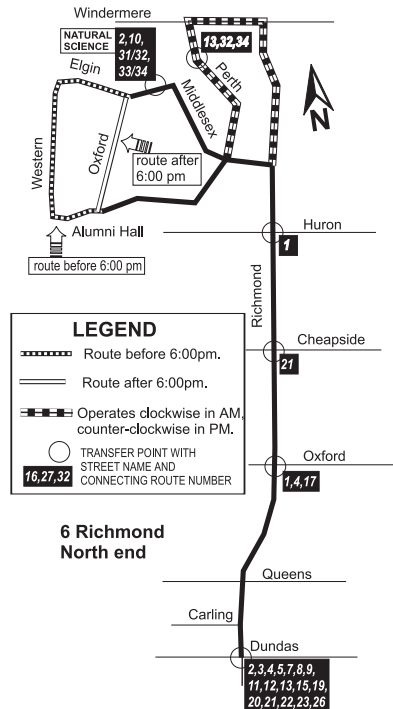

6 RICHMOND

EFFECTIVE SEPTEMBER 2, 2012

519-451-1347
www.ltconline.ca

Wherever life takes you

LEGEND

@	Last bus for transfer at Dundas and Richmond
N	Last bus Northbound
S	Last bus Southbound
^	To garage via Commissioners, Whamcliffe, Wonderland
+	To garage via Baseline, Westminster, Thompson, Egerton, Trafalgar, Highbury
&	To garage via King, Waterloo, York, Egerton, Brydges
#	To garage via Richmond, Cheapside, Highbury
%	To garage via Richmond, Horton, Whamcliffe, Wonderland
00:00	Arrives at Natural Science as route 9C Whitehills and changes to route 6 Richmond
00:00	Arrives at Natural Science as route 6 Richmond and changes to a route 9C Whitehills
⊗	Applies to all statutory holidays except December 25 and 26.
A	These trips operate Monday - Thursday between Downtown and University only between the following dates September 6 to December 5, 2012, January 7 to February 15, 2013, February 25 to April 11, 2013
00:00	Not running Friday

SPECIAL CONDITIONS APPLY FOR ACCESSIBLE SERVICE . If you need to use the special features of accessible transit and are unfamiliar with these conditions please call 519-451-1347 for information.