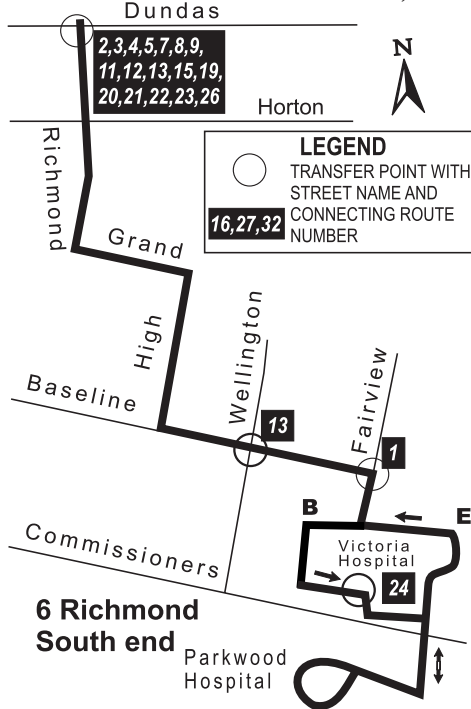

6 RICHMOND

EFFECTIVE SEPTEMBER 2, 2012

519-451-1347
www.ltconline.ca

Wherever life takes you